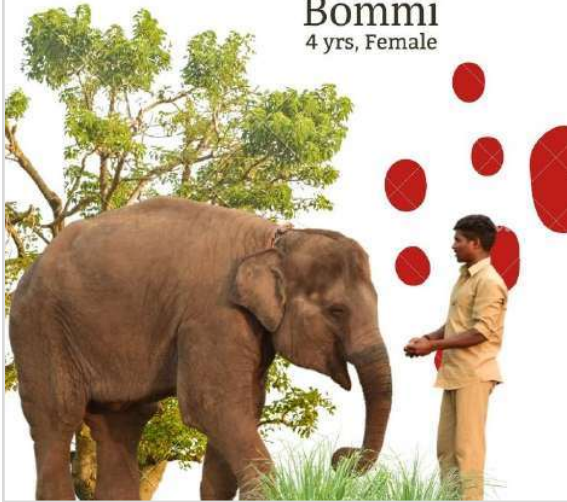

Central to this is perhaps the indigenous people - the Bettakurumbas, Kattunayakans, and Malasars, who all have ancient histories of caring for elephants for the kings, predating Colonial rule.

This series celebrates the mahouts and elephants of Mudumalai.

Free Willed Indra

Introducing mischievous Srinivas, gentle giant Indhar, grand old Bhama, soft hearted Santosh and many more camp elephants at Theppakadu. Know their other side as they interact with their Mahouts on a day-to-day basis with these post cards.

Formidable Mudumalai

Height: 156cm  
Weight: 790 kg  
Sociability: 1  
Learning Capacity: 2

Strength: 1  
Amiability: 2  
Playfulness: 5  
Grains per day: 8 kg

**Bommi**  
4 yrs, Female

Bommi  
4yrs, Female

Height: 253cm  
Weight: 2795 kg  
Sociability: 2  
Learning Capacity: 4

Strength: 3  
Amiability: 4  
Playfulness: 4  
Grains per day: 18 kg

**Giri**  
14 yrs, Male

Giri  
34yrs, Male