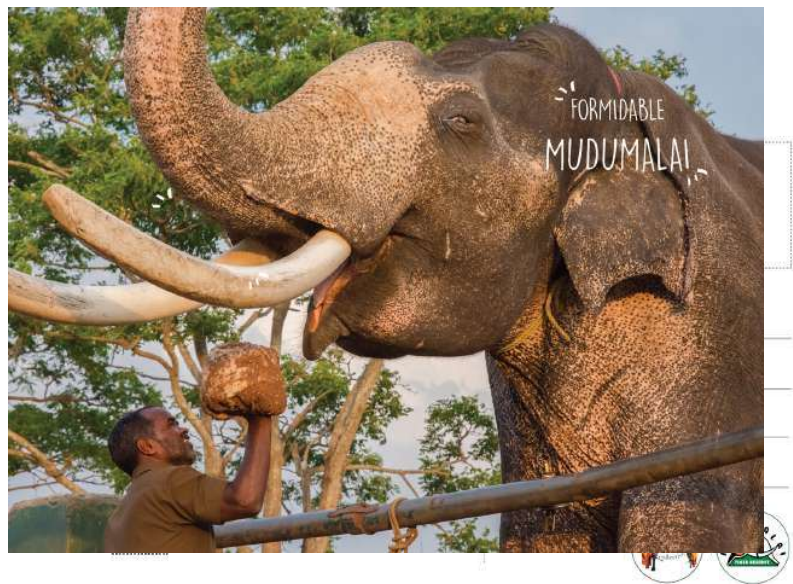

## *The Elephant Whisperers*

Humans and Asian elephants have a deep bond that dates back millennia, kept alive in the Theppakadu camp. One of the oldest in India, established in 1927, it has a rich cultural history and tradition of elephant care that is unparalleled.

Central to this is perhaps the indigenous people - the Bettakurumbas, Kattunayakans, and Malasars, who all have ancient histories of caring for elephants for the kings, predating Colonial rule.

This series celebrates the mahouts and elephants of Mudumalai.

Free Willed Indra

Introducing mischievous Srinivas, gentle giant Indhar, grand old Bhama, soft hearted Santosh and many more camp elephants at Theppakadu. Know their other side as they interact with their Mahouts on a day-to-day basis with these post cards.